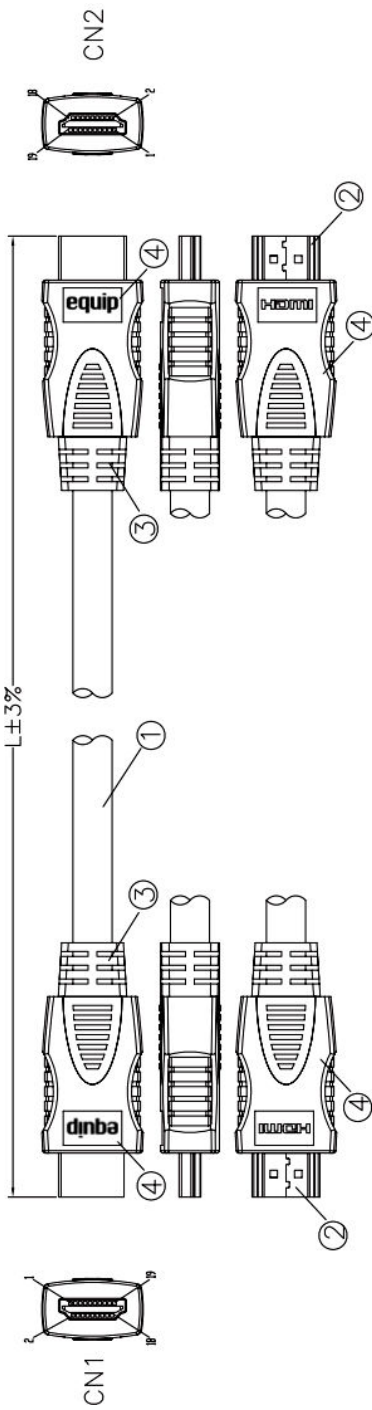

Specification

Connectors	2 x HDMI A Type Male, Gold-plated		
Gauge	30AWG		
Cable Length	119341	1m	
	119342	2m	
	119343	3m	
Transfer Rate	Up to 10.2 Gbps (340MHz)		
Packing	Zip bag		

Ordering Information

PN	EAN	Package Size	Weight
119341	4015867160282	280 x 172mm	88g
119342	4015867160299	280 x 172mm	148g
119343	4015867160305	340 x 194mm	204g

Warranty : 3 years

Key Features

- Supports Ethernet channel
- 3D over HDMI and Audio Return Channel
- Supports HDCP
- Dolby TrueHD and DTS-HD Master Audio Compatible
- Resolution up to 1080p for HDTV, UXGA for Computer, and 4k x 2k for Digital Theater

Package Contents

- 1 x HDMI Cable

PIN OUT

CN1	CN2	CN1	CN2
1	RED	10	BROWN
3	WHITE	12	WHITE
2	DRAIN	11	DRAIN
4	GREEN	13	GRAY
6	WHITE	14	RED
5	DRAIN	15	WHITE
7	BLUE	16	VIOLET
9	WHITE	17	YELLOW
8	DRAIN	18	ORANGE
		19	BLACK
			BRAID
			SHELL